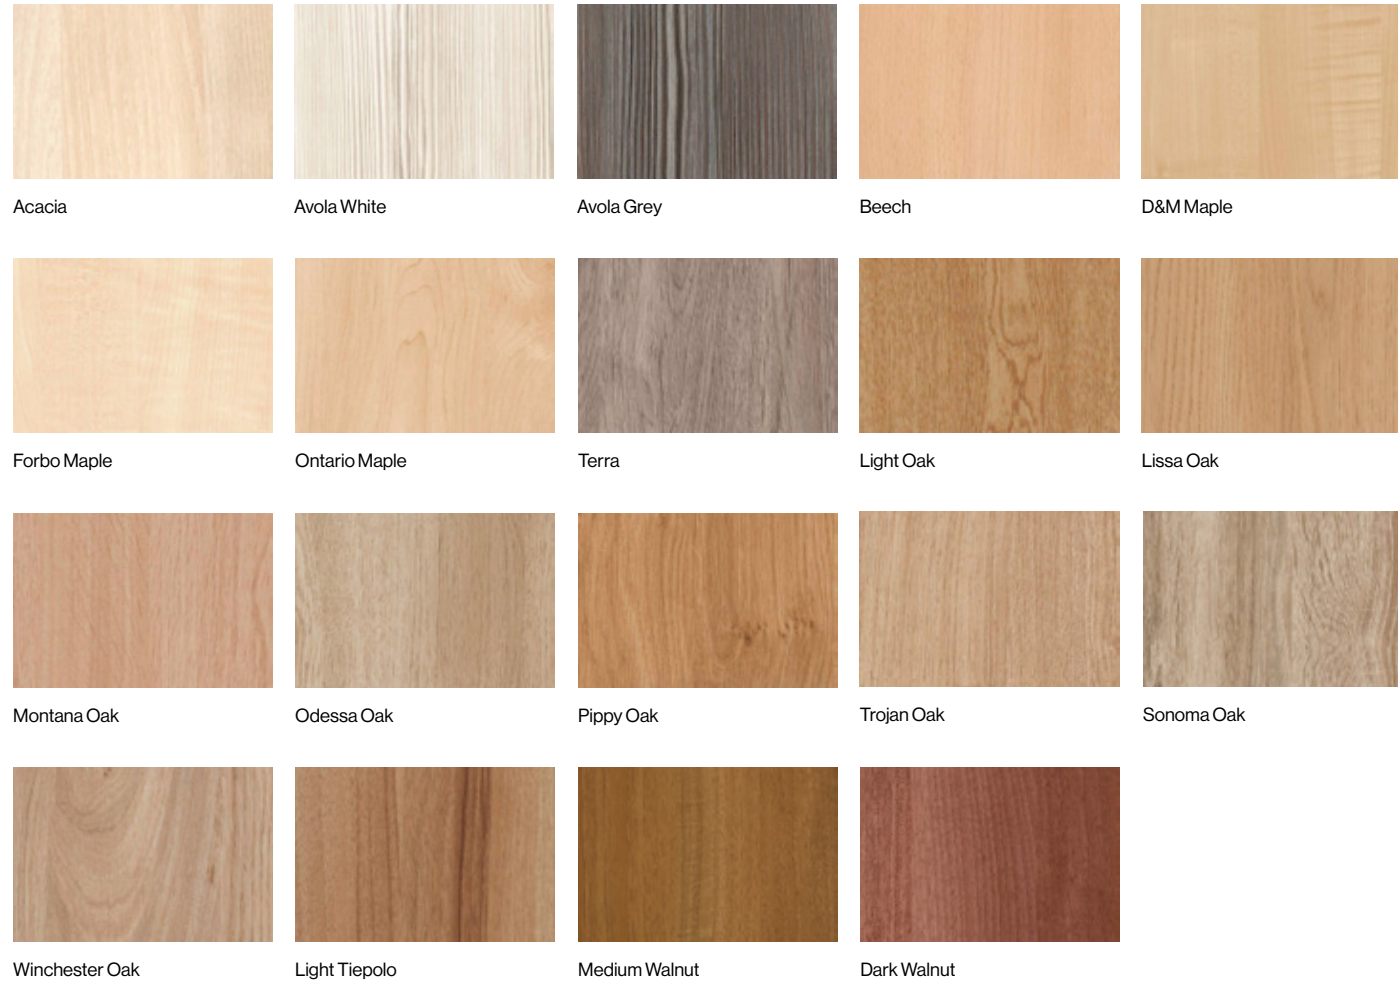

Matt Colours, Wood Grains and Specials

Matt Wood Grains