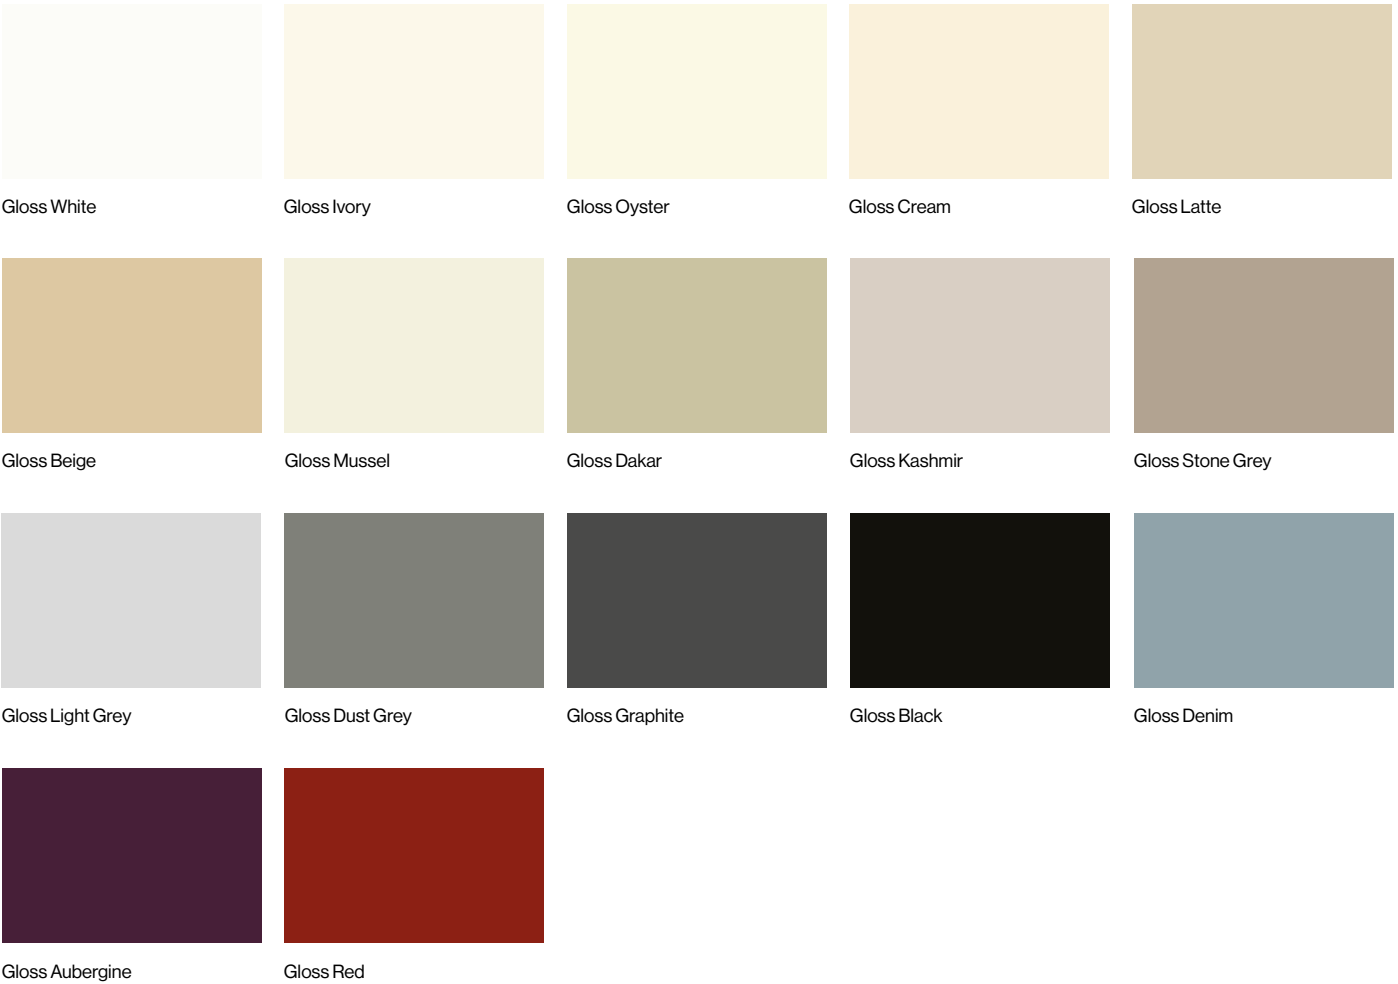

# Matt Colours, Wood Grains and Specials

## Matt Textured Colours

## Matt Smooth Colours

5G Colours / Finishes  
**SERICA® Super Smooth Matt**

**SERICA® Super Smooth Matt**

5G Colours / Finishes  
**High Gloss Colours, Metallics and Wood Grains**

**High Gloss Smooth Colours**

**High Gloss Metallics**

**High Gloss Wood Grains**